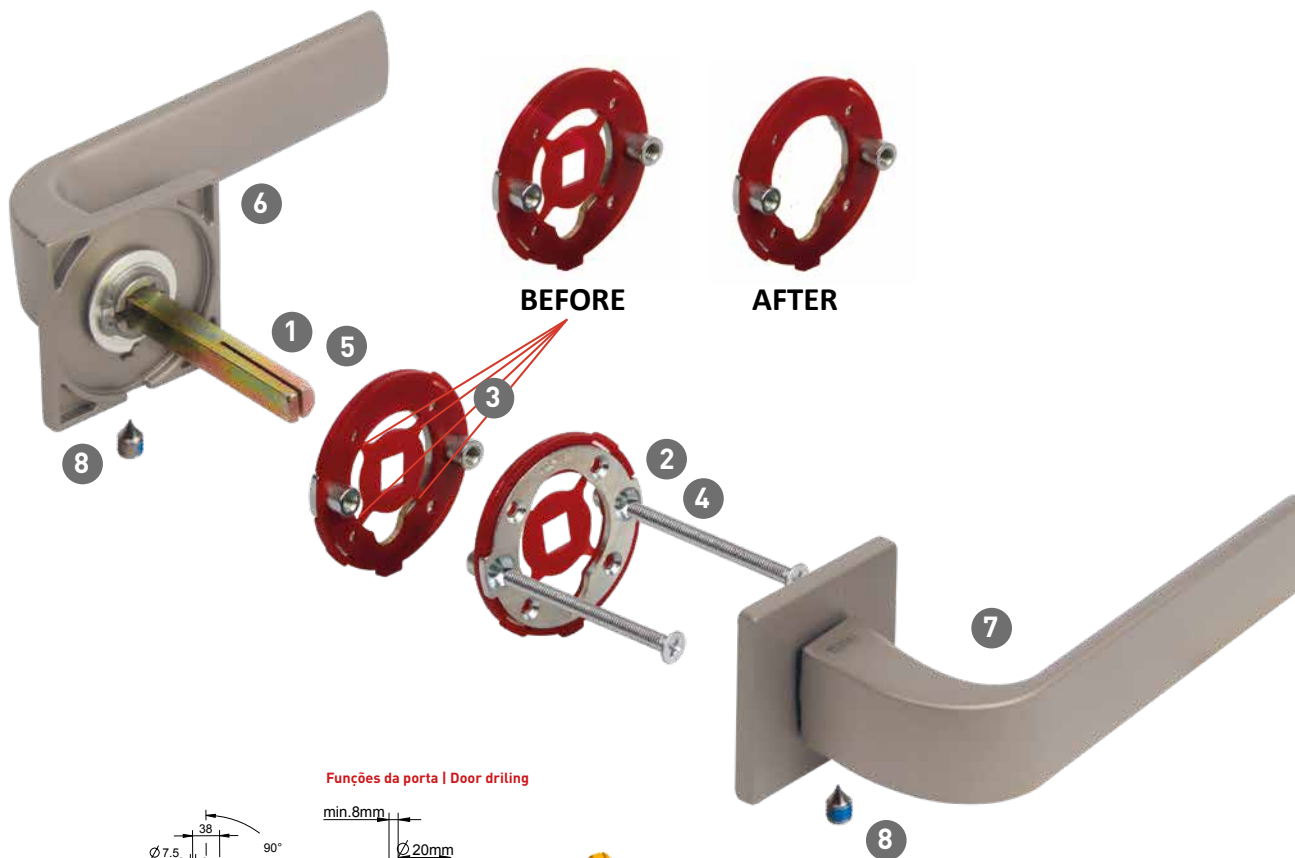

— REF. 4060 96

— REF. 4048 161

— REF. 4046 152

— REF. 4049 142

— REF. 4045 141

— REF. 4043 162

VIDEO 5S Redondo / Round

VIDEO 5S Quadrado / Square

- 1 Colocar o ferro 8mm conforme fig. 2A
- 2 Colocar o adaptador com furos passantes
- 3 Colocar o adaptador com rosca
- 4 Ajustar e rosca os dois parafusos M4
- 5 Partir e limpar o interior quadrado nos dois adaptadores plástico
- o interior da peça plástica deve ser removido (ver imagem)**
- 6/7 Aplicar um puxador com o espelho de baixo para cima, ajustar e pressionar de encontro com a porta fazendo o "CLIK"
- 8 Apertar os pernos roscado M6 de encontro ao ferro 8mm

- 1 Set the 8mm square spindle according fig. 2A
- 2 Set the adapter with through holes
- 3 Set the adapter with thread
- 4 Adjust and screw the two M4 screws
- 5 Break and remove inside parts in both plastic adapters
- Break and remove the inside parts in both plastic adapters (see picture)**
- 6/7 Apply handle with the plate bottom up, adjust and press against the door until you hear "CLICK"
- 8 Screw the M6 threaded pins into the square spindle