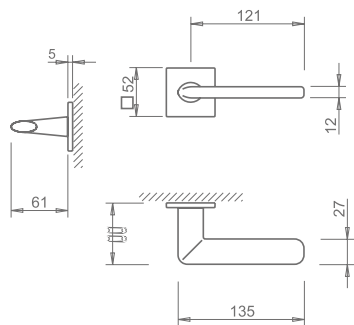

WATER

5 S LINE

—
5S LINE
—

02 QUADRADO
SQUARE
—

10 REDONDO
ROUND
—

24 INFO. TÉCNICA
TECHNICAL INFO.
—

_ REF. 3098 5S Q

[03] cromado brilhante
bright chrome