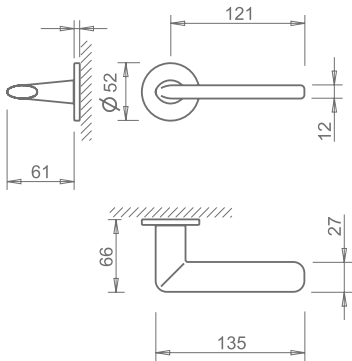

[03] cromado brilhante
bright chrome

[96] cromado satinado
satin chrome

[142] niquelado pérola
nickel pearl

[152] white pearl

[153] black pearl