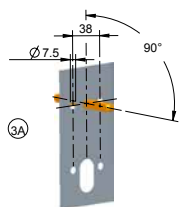

VIDEO 5S Redondo / Round

VIDEO 5S Quadrado / Square

1. 1 Colocar o ferro 8mm conforme fig. 2A
2. 2 Colocar o adaptador com furos passantes
3. 3 Colocar o adaptador com rosca
4. 4 Ajustar e rosca os dois parafusos M4
5. 5 Partir e limpar o interior quadrado nos dois adaptadores plástico
6. **o interior da peça plástica deve ser removido (ver imagem)**
7. 6/7 Aplicar um puxador com o espelho de baixo para cima, ajustar e pressionar de encontro com a porta fazendo o "CLIK"
8. 8 Apertar os pernos roscado M6 de encontro ao ferro 8mm

1. 1 Set the 8mm square spindle according fig. 2A
2. 2 Set the adapter with through holes
3. 3 Set the adapter with thread
4. 4 Adjust and screw the two M4 screws
5. 5 Break and remove inside parts in both plastic adapters
6. **Break and remove the inside parts in both plastic adapters (see picture)**
7. 6/7 Apply handle with the plate bottom up, adjust and press against the door until you hear "CLICK"
8. 8 Screw the M6 threaded pins into the square spindle

Funções da porta | Door drilling

NOTA: Existe opção sem postes.
NOTE: With or without embedded fittings in the door.